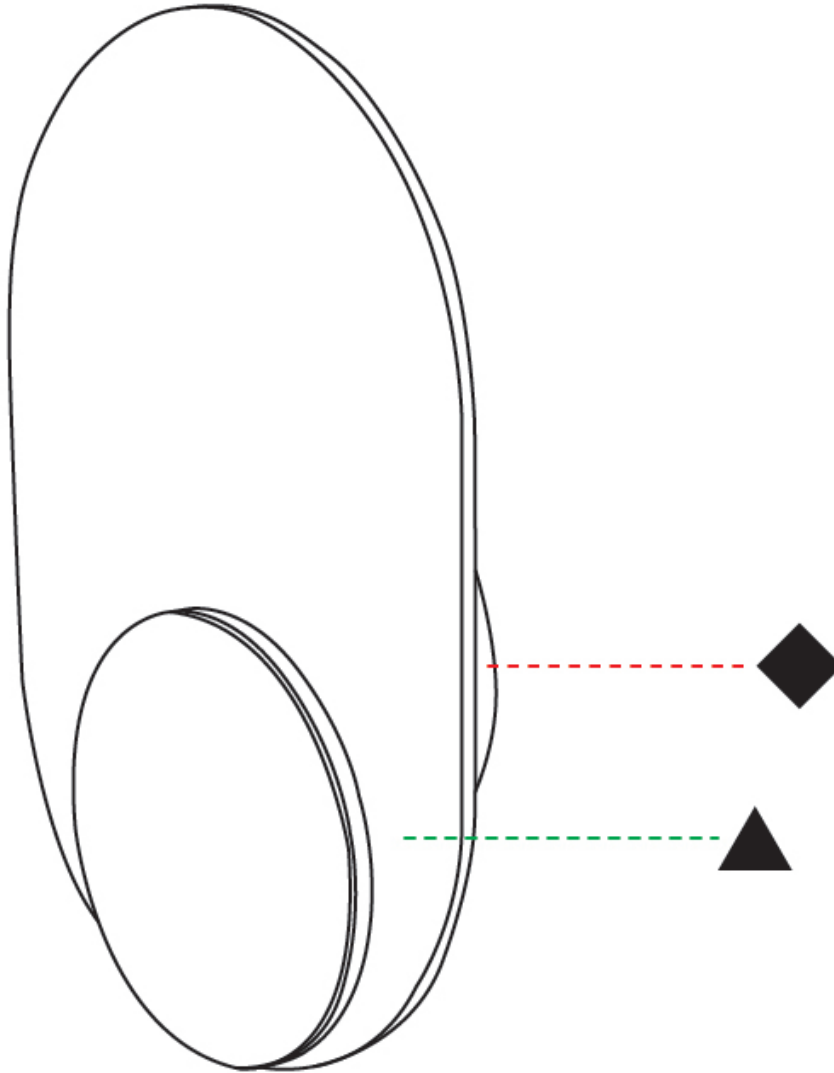

LUOMU 3 SURFACE

D72025-

PROJECT

TYPE

SPECIFIER

QUANTITY

DATE

D